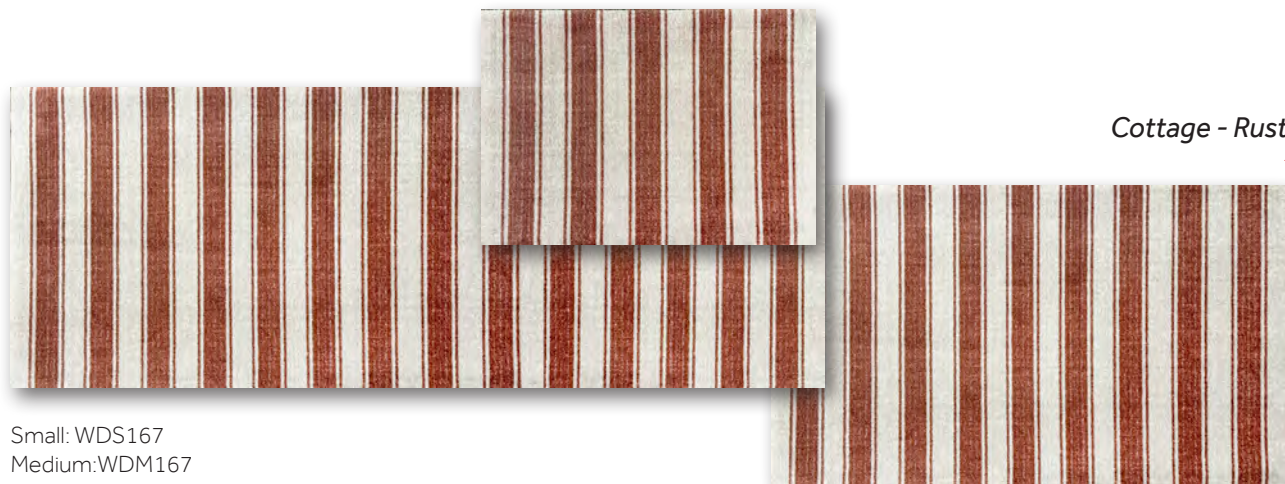

Small: WDS164
Medium: WDM164
Runner: WDR164

BOHEMIAN

Small 20 x 27.5 in
Medium 27.5 x 47 in
Runner 27.5 x 75 in

Cottage - Blue

Small: WDS165
Medium: WDM165
Runner: WDR165

Cottage - Green Tea

Small: WDS166
Medium: WDM166
Runner: WDR166