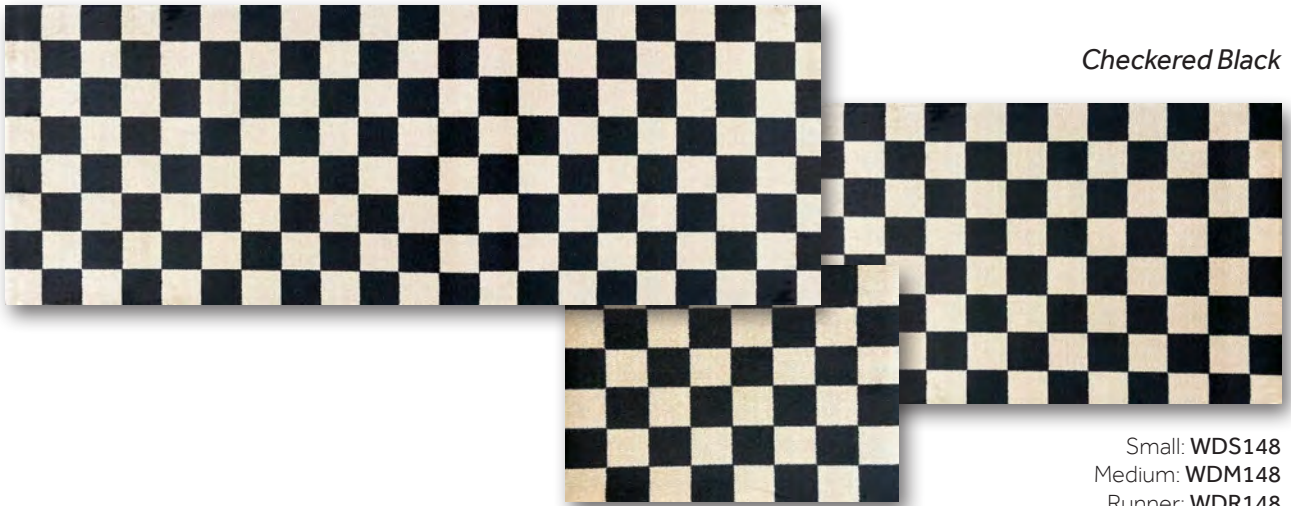

UNCOMMON BLACK

Small 20 x 27.5 in
Medium 27.5 x 47 in
Runner 27.5 x 75 in

Weave

Small: S67S100
Medium: S67M100
Runner: S67R100

Checkered Black

Small: WDS148
Medium: WDM148
Runner: WDR148

GATHER

A collection of bold and sophisticated designs capturing the elegance of any room.