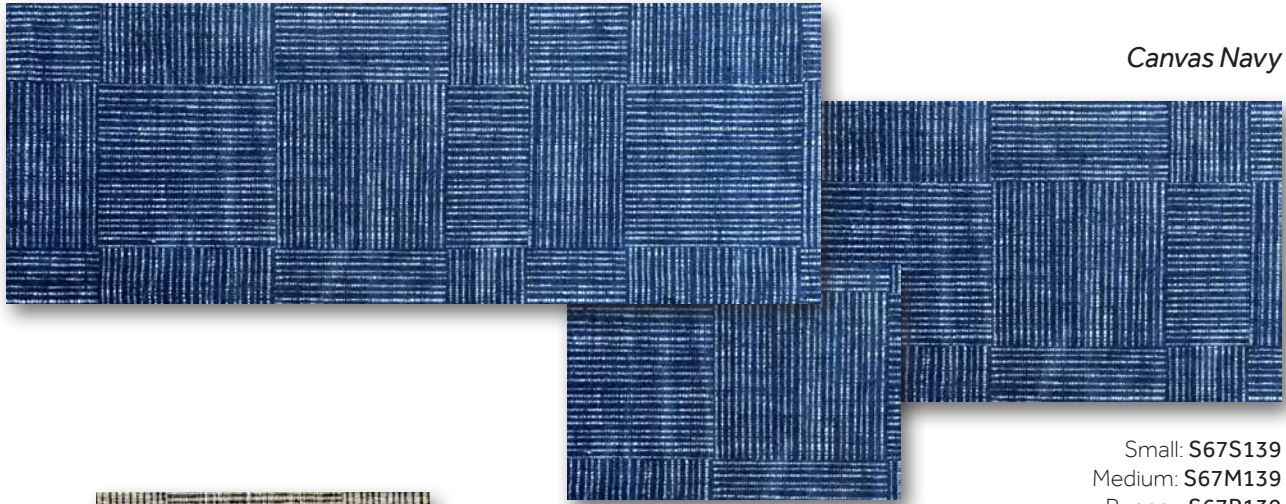

GATHER

Small 20 x 27.5 in
Medium 27.5 x 47 in
Runner 27.5 x 75 in

Canvas Navy

Small: S67S139
Medium: S67M139
Runner: S67R139