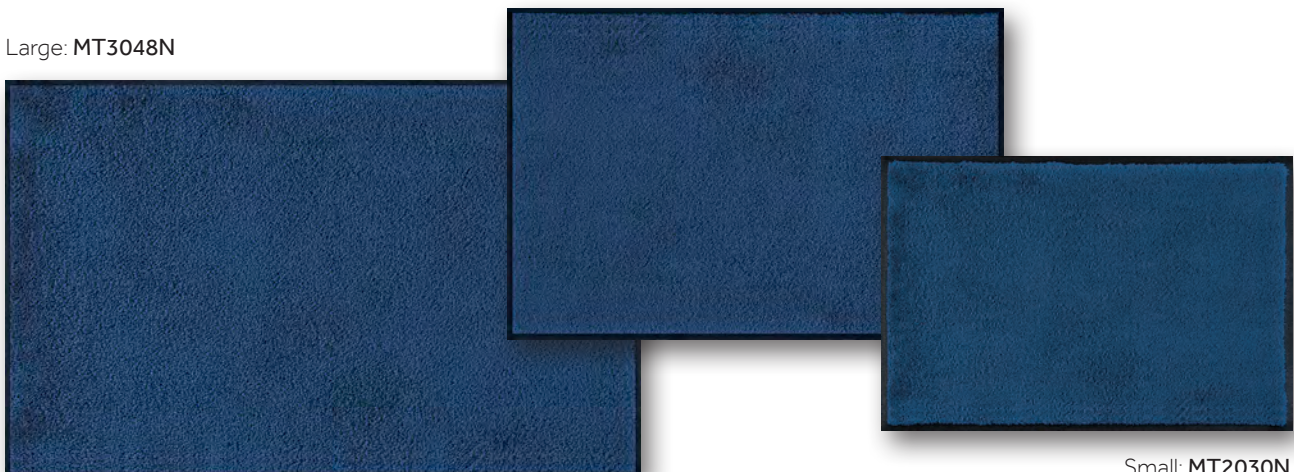

Taupe

Small: MT2030T
Medium: MT2435T
Large: MT3048T

Medium: MT2435N

Navy

Large: MT3048N

Small: MT2030N

ECO REVIVE

Size: 24 x 36 in