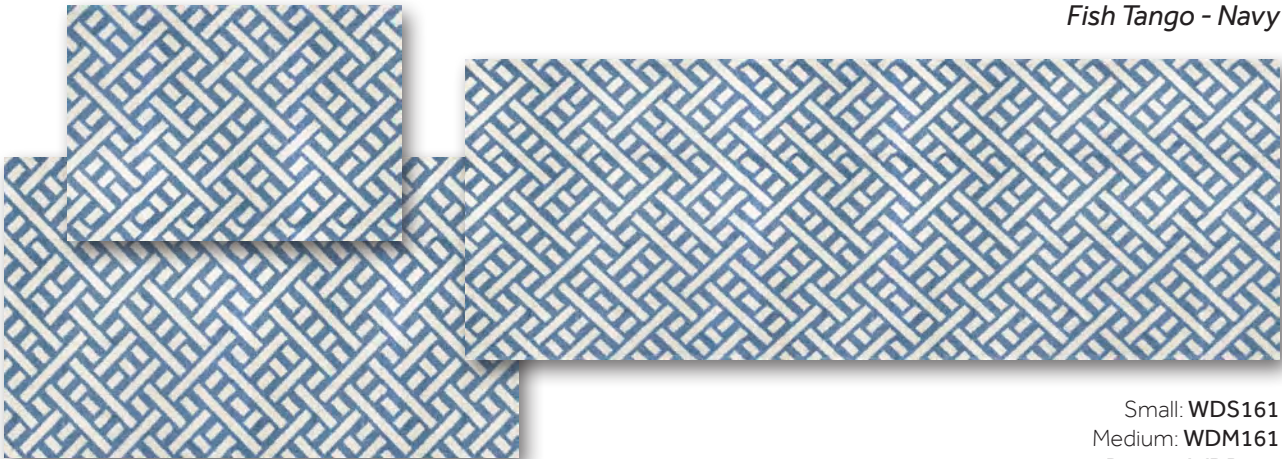

SEASIDE

Small 20 x 27.5 in
Medium 27.5 x 47 in
Runner 27.5 x 75 in

Seaside

Small: S67S125
Medium: S67M125
Runner: S67R125

Fish Tango - Navy

Small: WDS161
Medium: WDM161
Runner: WDR161

Navy Cabana Stripes

Small: S67S38
Medium: S67M38
Runner: S67R38