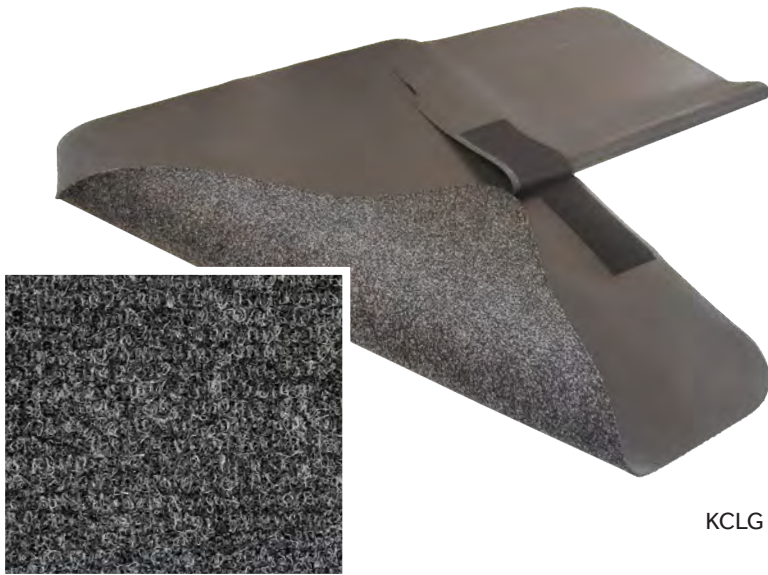

KLEEN-CAR

This robust car protector effectively captures dirt, mud, and debris, preventing it from settling into the trunk of your vehicle while the rubber attachment protects your bumper from scrapes and scratches.

Materials

- 100 % recycled PET fiber pile
- 100 % nitrile rubber backing with 15% recycled content

KCLG