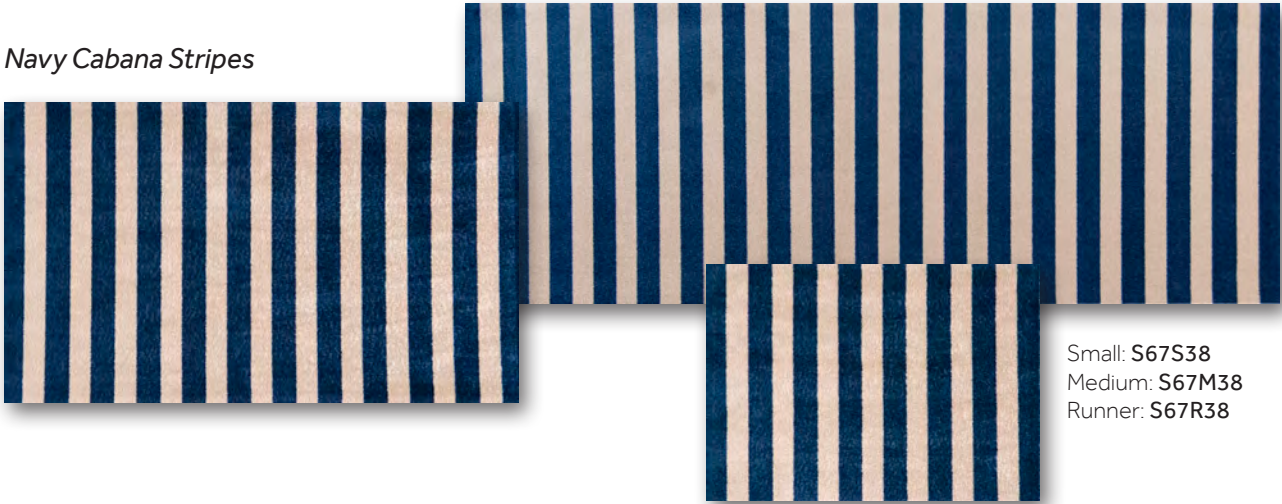

SEASIDE

Small 20 x 27.5 in
Medium 27.5 x 47 in
Runner 27.5 x 75 in

Seaside

Small: S67S125
Medium: S67M125
Runner: S67R125

Fish Tango - Navy

Small: WDS161
Medium: WDM161
Runner: WDR161

Navy Cabana Stripes

Small: S67S38
Medium: S67M38
Runner: S67R38