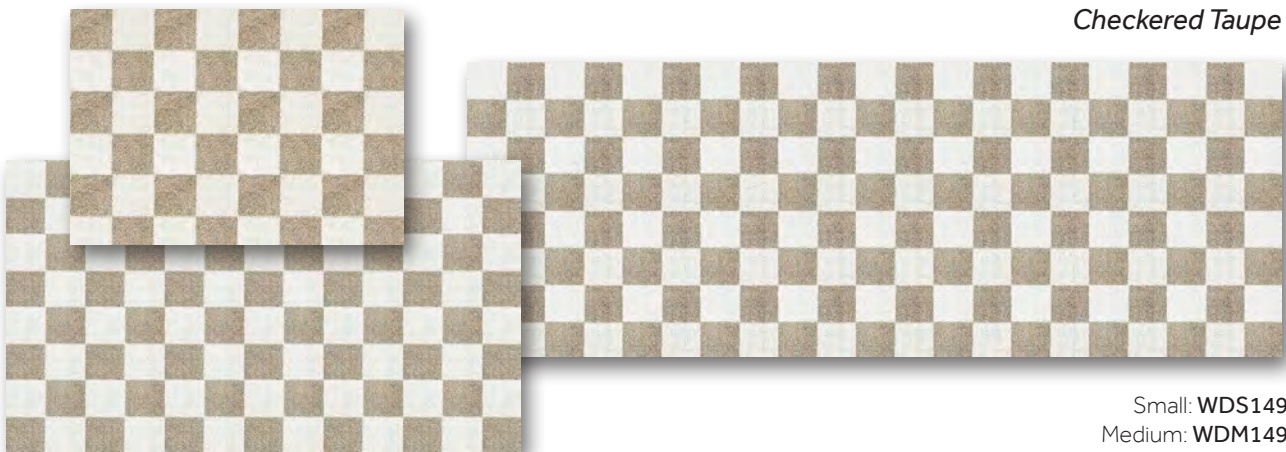

Checked Taupe

Small: WDS149
Medium: WDM149
Runner: WDR149