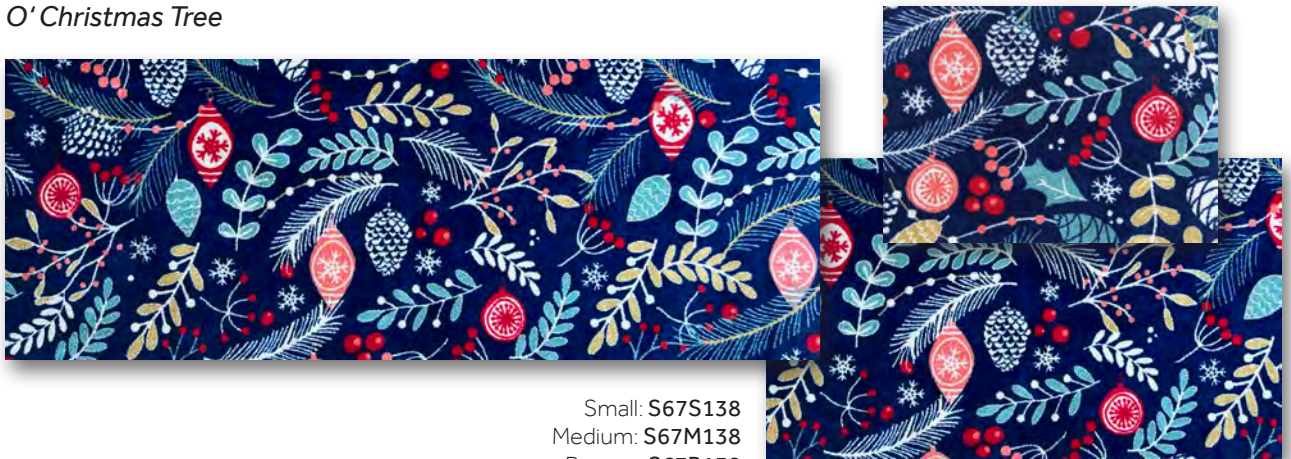

These bold patterns and prints will liven up your home throughout the year.

Noel

Small: S67S101
Medium: S67M101
Runner: S67R101

O' Christmas Tree

Small: S67S138
Medium: S67M138
Runner: S67R138

Vintage Plaid