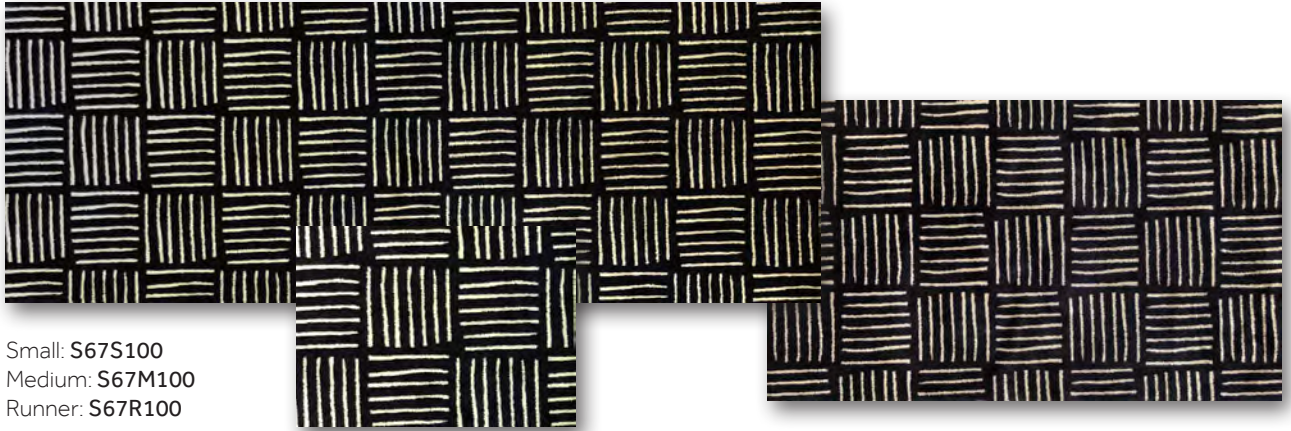

UNCOMMON BLACK

Small 20 x 27.5 in
Medium 27.5 x 47 in
Runner 27.5 x 75 in

Weave

Small: S67S100
Medium: S67M100
Runner: S67R100

Checkered Black

Small: WDS148
Medium: WDM148
Runner: WDR148

GATHER

A collection of bold and sophisticated designs capturing the elegance of any room.