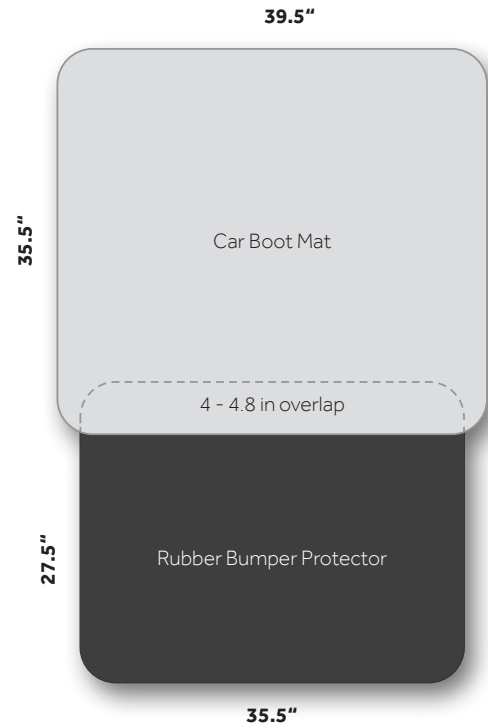

KLEEN-CAR

This robust car protector effectively captures dirt, mud, and debris, preventing it from settling into the trunk of your vehicle while the rubber attachment protects your bumper from scrapes and scratches.

Materials

- 100 % recycled PET fiber pile
- 100 % nitrile rubber backing with 15% recycled content