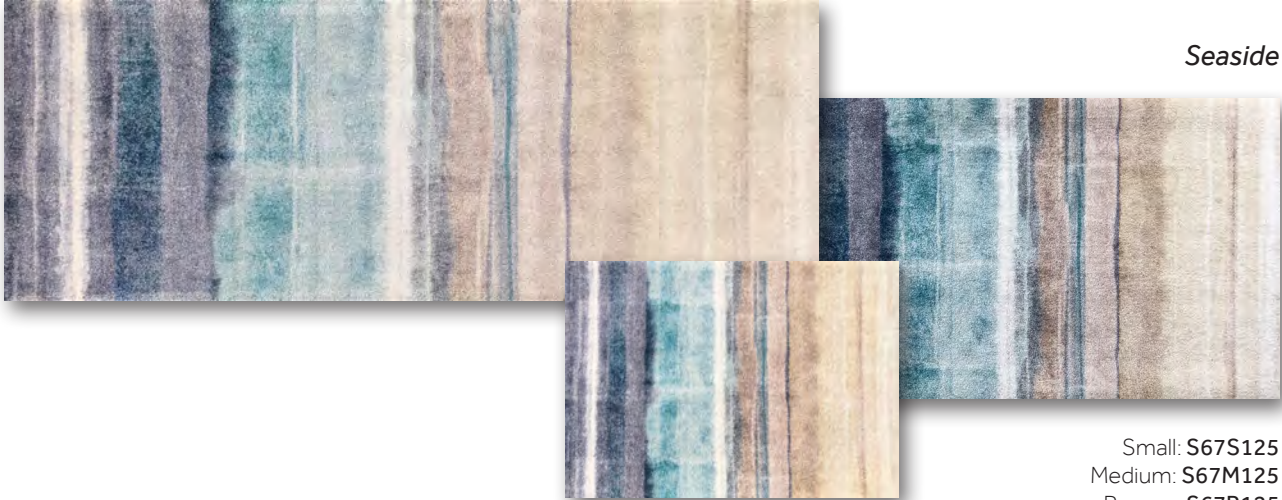

Fish Tango - Navy

SEASIDE

Small 20 x 27.5 in
Medium 27.5 x 47 in
Runner 27.5 x 75 in

Seaside

Small: S67S125
Medium: S67M125
Runner: S67R125