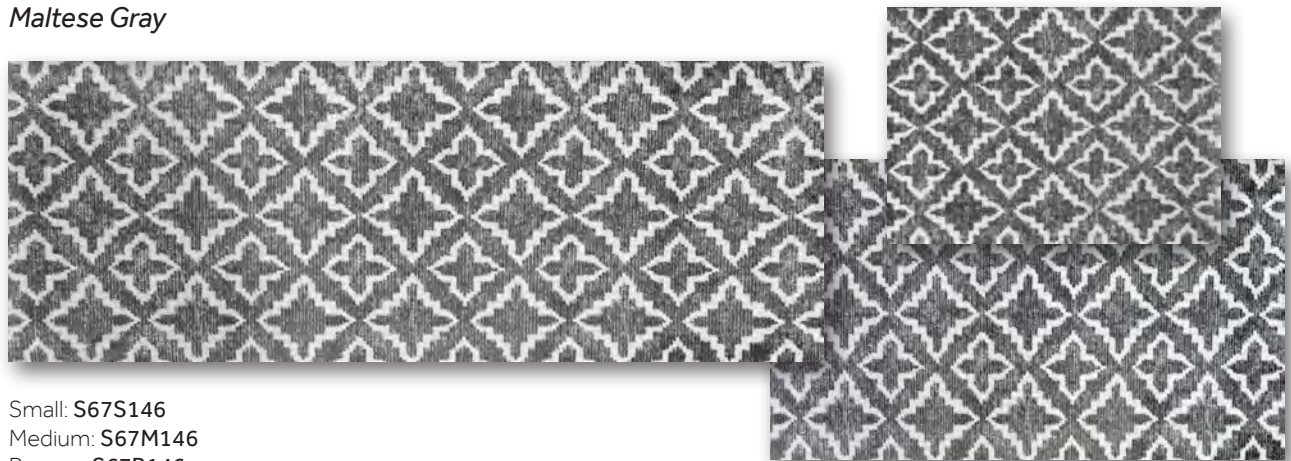

GATHER

Small 20 x 27.5 in
Medium 27.5 x 47 in
Runner 27.5 x 75 in

Maltese Sand

Small: S67S142
Medium: S67M142
Runner: S67R142

Maltese Gray

Small: S67S146
Medium: S67M146
Runner: S67R146

Maltese Navy

Small: S67S141
Medium: S67M141
Runner: S67R141